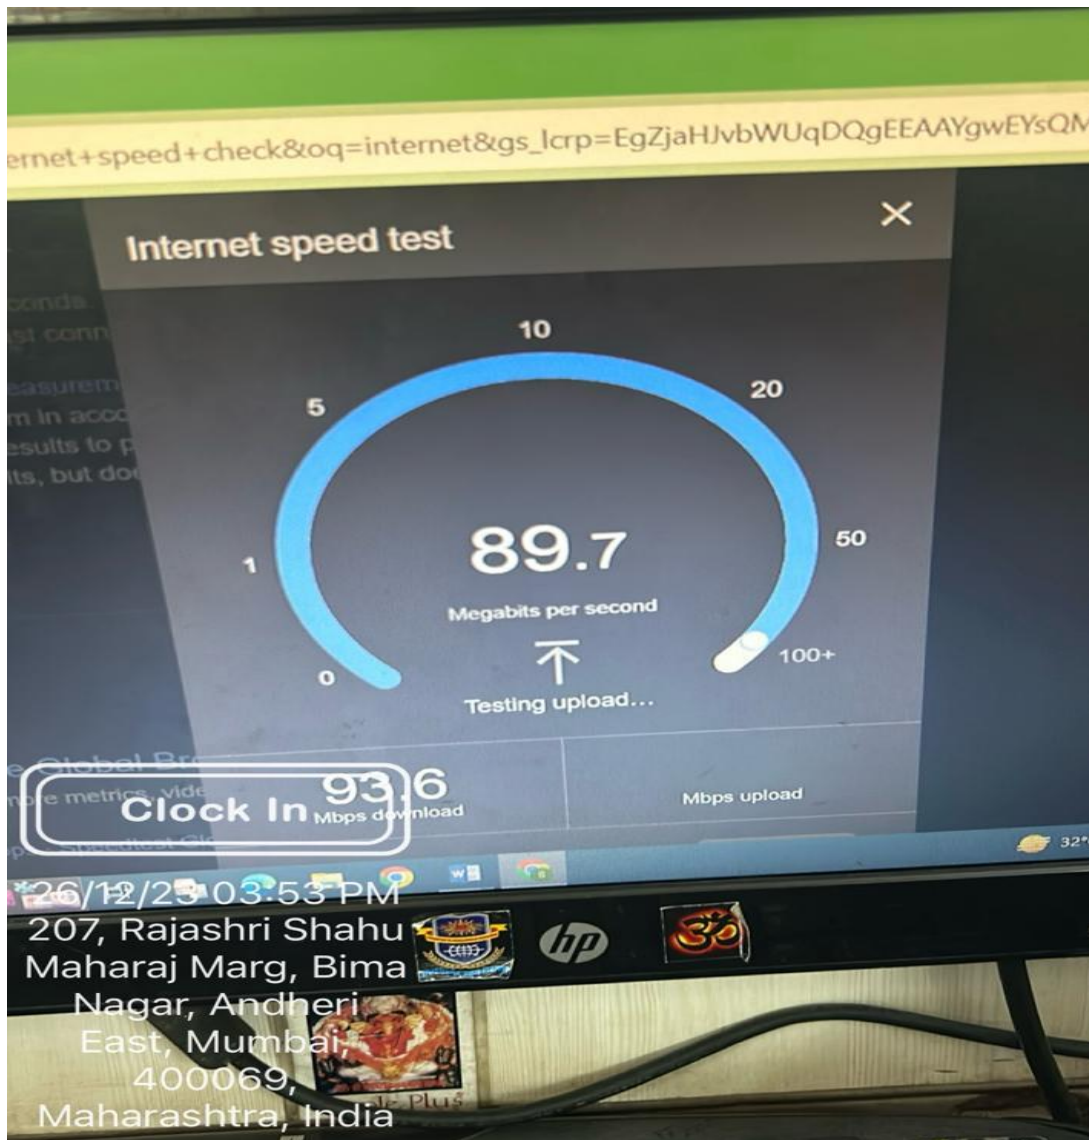

Smt. Shyampatidevi Mishra Educational Trust's
**SHRI G.P.M. DEGREE COLLEGE OF SCIENCE &
COMMERCE**

Affiliated to University of Mumbai   www.shrigpmcollegeandheri.org
shrigpm@gmail.com

Rajarshi Shahu Maharaj Road, Andheri (E), Mumbai – 400069.   ☎ : 8928387197 / 8

Internet Speed

Vandana
I/C Principal
Shri G.P.M. Degree College of Sci & Comm,
Rajarshi Shahu Maharaj Road,
Telli Galli, Andheri (E), Mumbai-400 069.